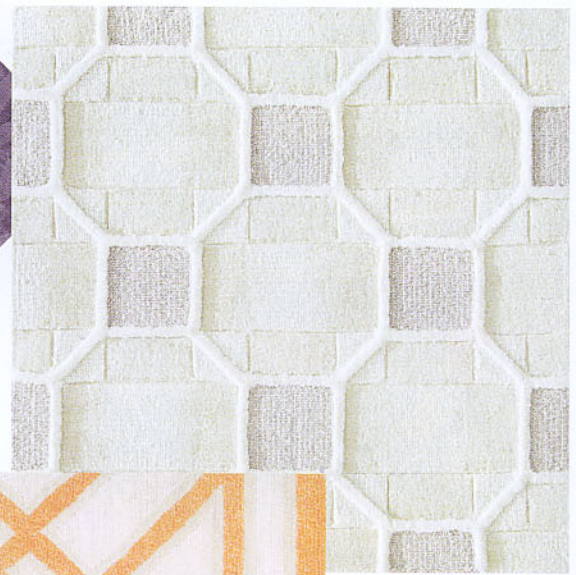

SHIMMER UNDERFOOT
Stephanie Odegard's customizable Zhimi rug exhibits a tone-on-tone floral pattern in a vegetable-dyed silk.
stephanieodegard.com

TACTILE APPEAL
The Hexa Rug was created using the vast assortment of textures and fibers from Warp & Weft's Custom collections.
warpandweft.com

See Resources.

FOCUS

INTRIGUING

Brighton Lane, a super-scaled pattern based on a classic fretwork design, is part of the Mary McDonald Custom Rug Collection.
pattersonlynnmartin.com