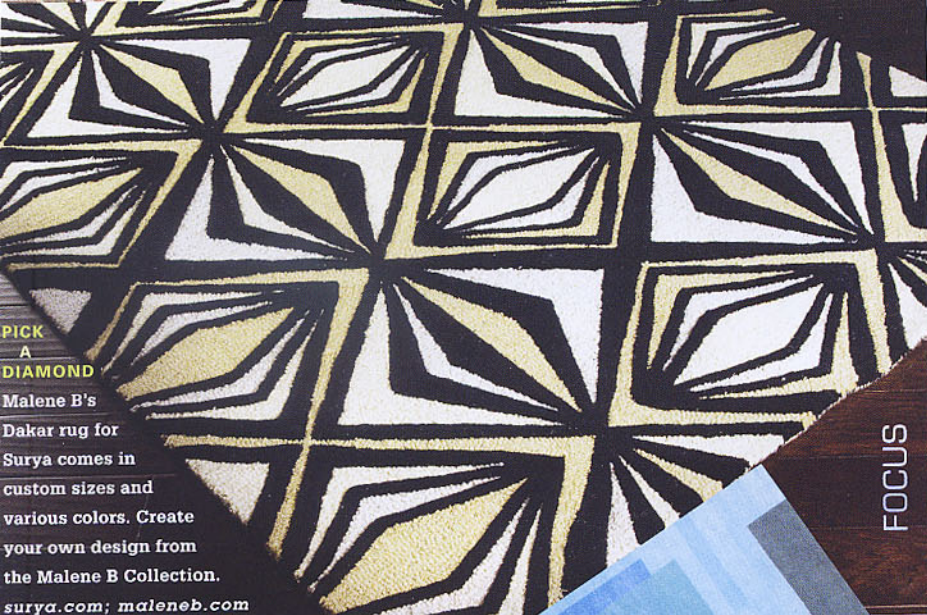

**PICK
A
DIAMOND**
Malene B's
Dakar rug for
Surya comes in
custom sizes and
various colors. Create
your own design from
the Malene B Collection.
surya.com; maleneb.com

FOCUS

**RECALLING
ROTHKO**

Annette Rusin's
Horizon Pacific rug
adds a meditative
element to any
space. Change the
size or create a
design from scratch!
warpandweft.com

SHIMMER UNDERFOOT
Stephanie Odegard's customizable Zhimi rug exhibits a tone-on-tone floral pattern in a vegetable-dyed silk.
stephanieodegard.com

TACTILE APPEAL
The Hexa Rug was created using the vast assortment of textures and fibers from Warp & Weft's Custom collections.
warpandweft.com

See Resources.

FOCUS

INTRIGUING

Brighton Lane, a super-scaled pattern based on a classic fretwork design, is part of the Mary McDonald Custom Rug Collection.
pattersonlynnmartin.com

Walls of windows help us relax on the beach from the comfort of our indoor sanctuary.